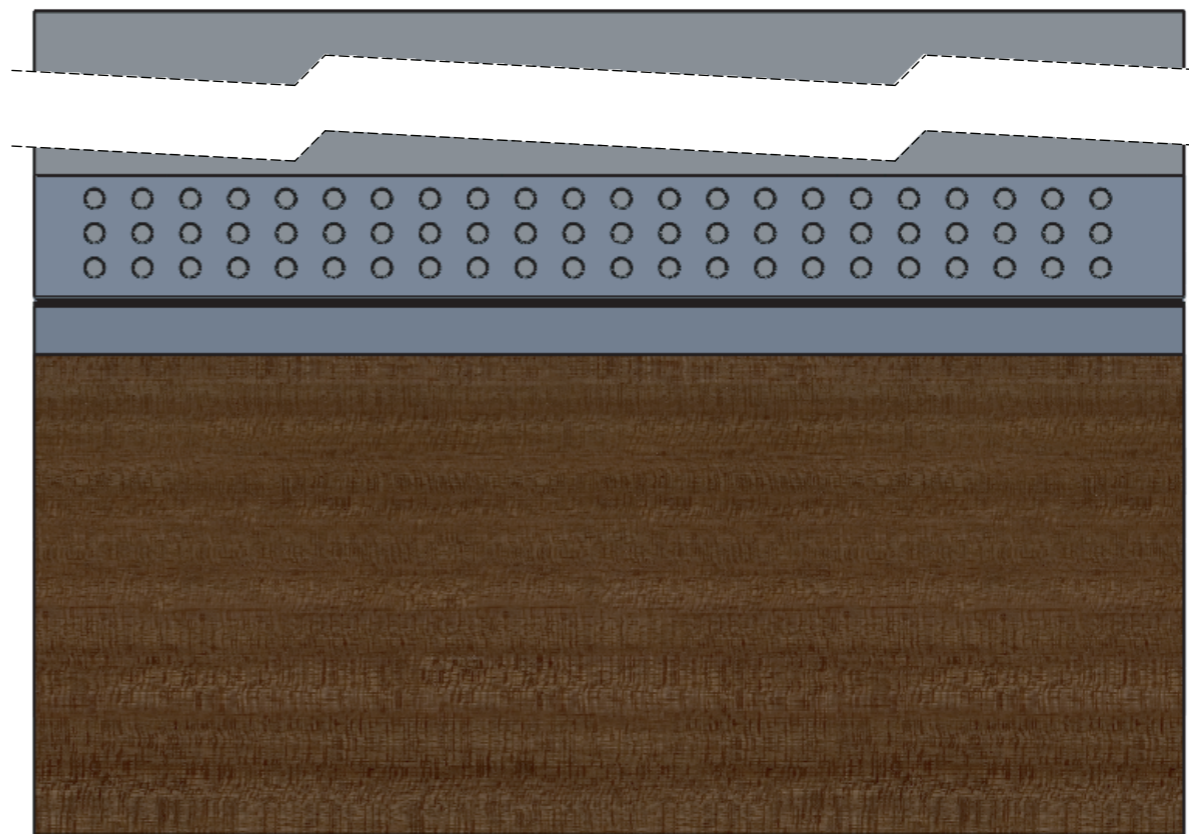

ZIPCLIK

"Innovative Solutions for Contemporary Design and Architecture"

DRYWALL SECTION

ARMEDO ZIPCLIK

ARMEDO BASEBOARD

NOTE:
WE OFFER JAMBS BY SPECIAL ORDER FOR WALLS WITH 5/8" DRYWALL.
PLEASE CONTACT YOUR LOCAL REPRESENTATIVE.