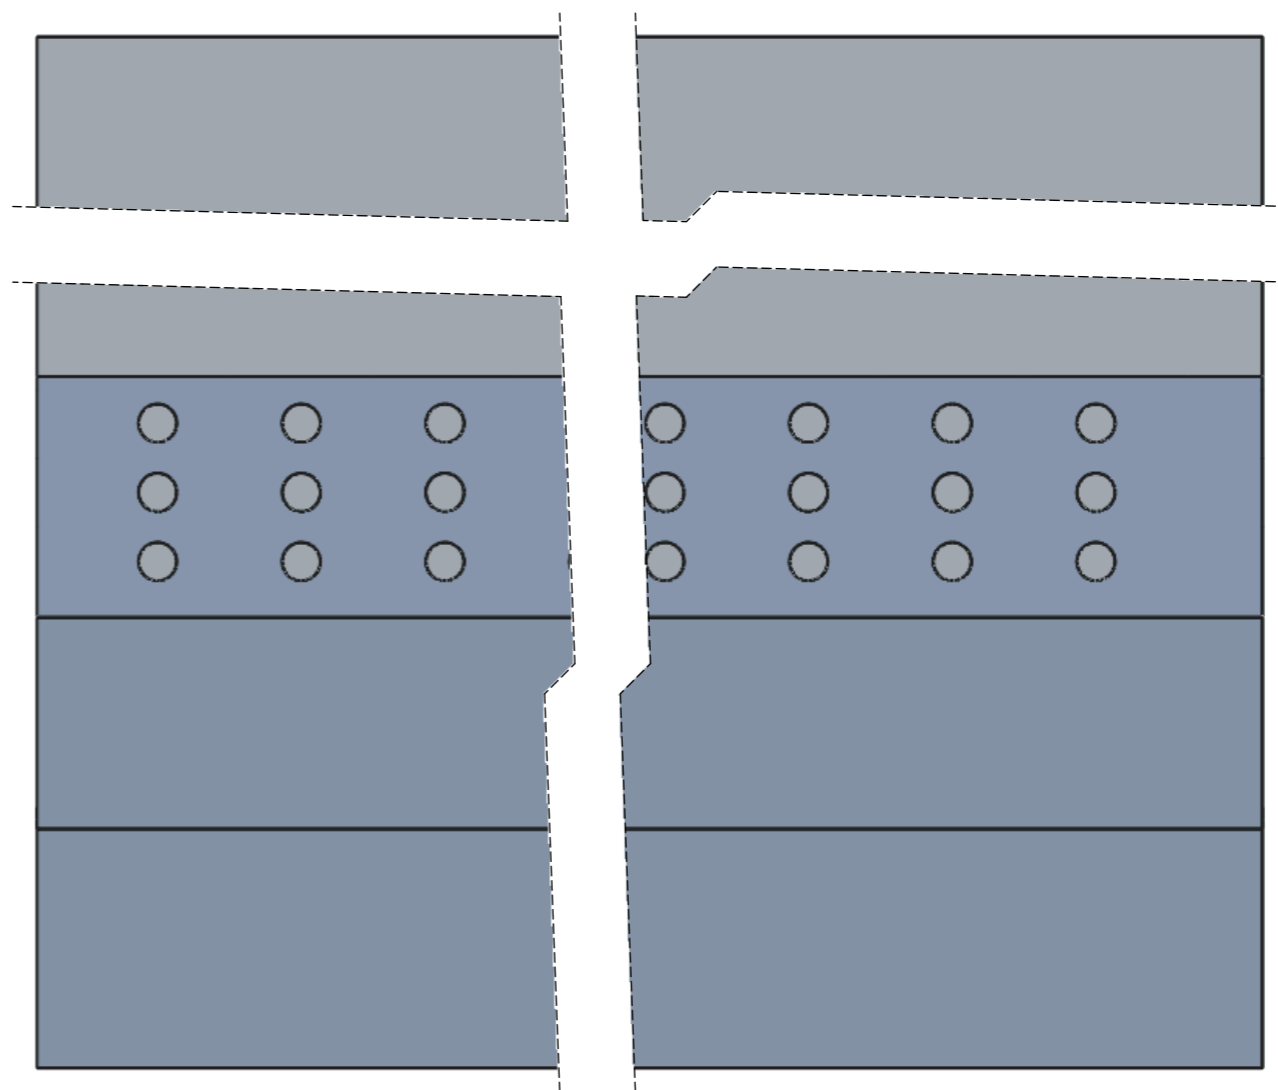

ZIPCLIK

"Innovative Solutions for Contemporary Design and Architecture"

NOTE:
WE OFFER JAMBS BY SPECIAL ORDER FOR WALLS WITH 5/8" DRYWALL.
PLEASE CONTACT YOUR LOCAL REPRESENTATIVE.

 Forest View INDUSTRIES	PROPRIETARY AND CONFIDENTIAL THE INFORMATION CONTAINED IN THIS DRAWING IS THE SOLE PROPERTY OF FORESTVIEW INDUSTRIES. ANY REPRODUCTION IN PART OR AS A WHOLE WITHOUT THE WRITTEN PERMISSION OF FORESTVIEW INDUSTRIES IS PROHIBITED.		TITLE: BAZIK BASE		
	DRAWN BY:	DATE:	SIZE B	DWG. NO. BAZIK BASE	REV
	APPROVED BY:	DATE:	SCALE: 1:2.5		
CHECKED BY:	DATE:	DO NOT SCALE DRAWING	WEIGHT:	SHEET 1 OF 1	