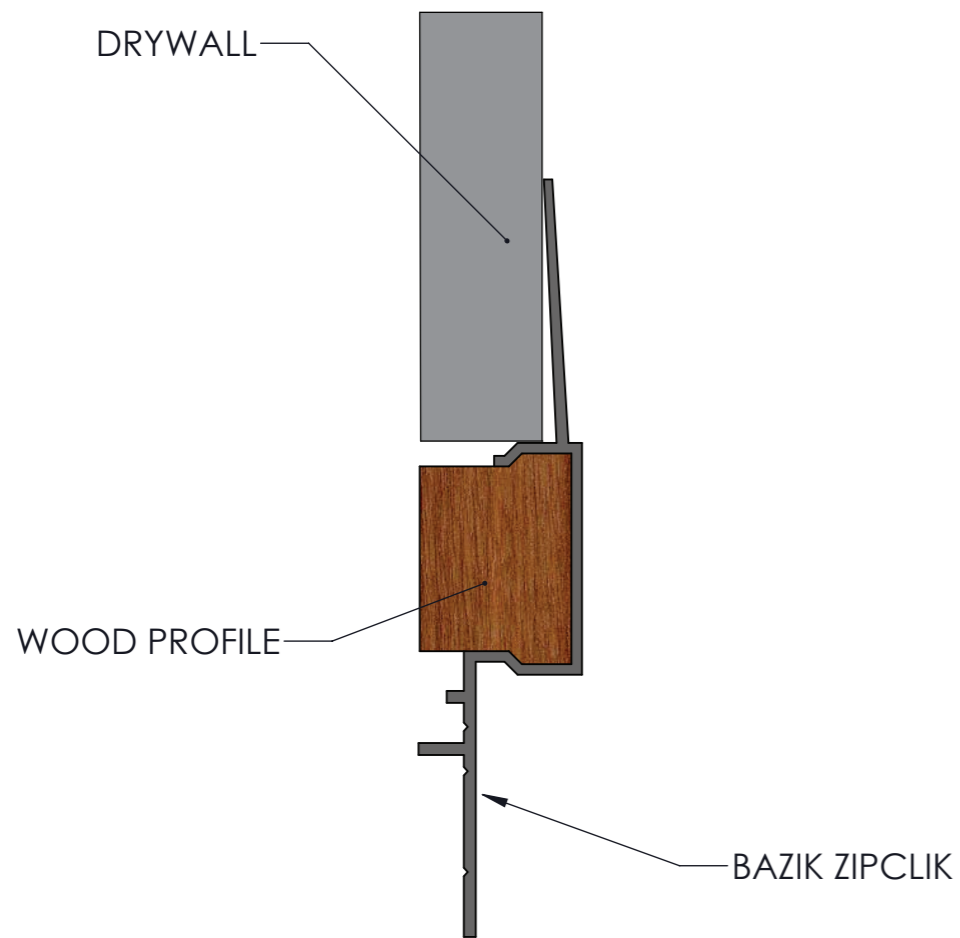

ZIPCLIK

"Innovative Solutions for Contemporary Design and Architecture"

NOTE:
WE OFFER JAMBS BY SPECIAL ORDER FOR WALLS WITH 5/8" DRYWALL.
PLEASE CONTACT YOUR LOCAL REPRESENTATIVE.

 Forest View INDUSTRIES	PROPRIETARY AND CONFIDENTIAL THE INFORMATION CONTAINED IN THIS DRAWING IS THE SOLE PROPERTY OF FORESTVIEW INDUSTRIES. ANY REPRODUCTION IN PART OR AS A WHOLE WITHOUT THE WRITTEN PERMISSION OF FORESTVIEW INDUSTRIES IS PROHIBITED.		TITLE: BAZIK BASE		
	DRAWN BY:	DATE:	SIZE B	DWG. NO. BAZIK BASE	REV
	APPROVED BY:	DATE:	SCALE: 1:2.5		
CHECKED BY:	DATE:	DO NOT SCALE DRAWING	WEIGHT:	SHEET 1 OF 1	